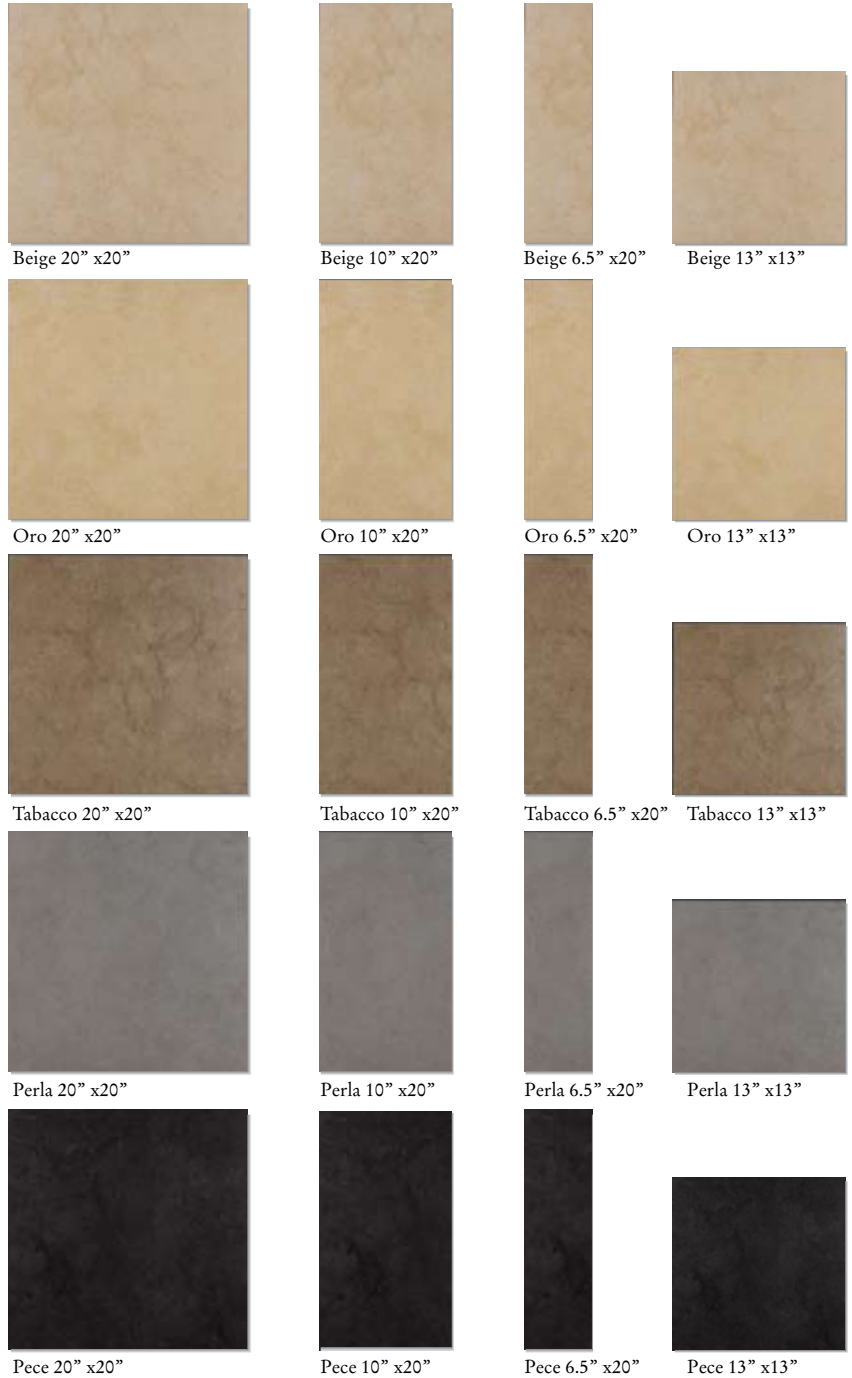

Moda™ Tabacco 20”x20”
Moda™ Floor Listello 1”x13”

AVAILABLE SIZES

	20”x20” Field Tile (Nominal 19.69”x19.69”) (Nominal 50x50cm) 3/8” Thick
	13”x13” Field Tile (Nominal 13.11”x13.11”) (Nominal 33.3x33.3cm) 3/8” Thick
	10”x20” Field Tile (Nominal 9.85”x19.69”) (Nominal 25x50cm) 3/8” Thick
	6.5”x20” Field Tile (Nominal 6.56”x19.69”) (Nominal 16.7x50cm) 3/8” Thick

DECOR

	1”x13” Floor Listello (Nominal 1.25”x13.11”) (Nominal 3.3x33.3cm) 3/8” Thick
	1”x1” Floor Listello Corner/Dot (Nominal 1.25”x1.25”) (Nominal 3.3x3.3cm) 3/8” Thick

SUGGESTED PATTERNS

20”x20”	20”x20”	20”x20”
20”x20”	20”x20”	20”x20”
20”x20”	20”x20”	20”x20”

Beige 20” x 20”

Beige 10” x 20”

Beige 6.5” x 20”

Beige 13” x 13”

Oro 20” x 20”

Oro 10” x 20”

Oro 6.5” x 20”

Oro 13” x 13”

Emilia Floor Listello Vetro - 2”x12”

Fabia Listello - 4”x12”

Gira Listello - 4”x12”

Porto Listello - 4”x12”

Lucente Amber Liner- 1” x 8.5”

Lucente Cascade Liner - 1” x 8.5”

Renaissance Venezia (Antique Bronze)
1/2” x 12”