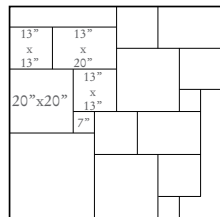

Forma™ Gemma 20" x 20"
Forma™ Motivo 20" x 20"

AVAILABLE SIZES

	20"x20" Field Tile (Nominal 19.7" x 19.7") (Nominal 50 x 50cm) 3/8" Thick
	13"x20" Field Tile (Nominal 13.1" x 19.7") (Nominal 33.3 x 50cm) 3/8" Thick
	13"x13" Field Tile (Nominal 13.1" x 13.1") (Nominal 33.3 x 33.3cm) 3/8" Thick
	7"x7" Field Tile (Nominal 6.5" x 6.5") (Nominal 16.5 x 16.5cm) 3/8" Thick

DECORS

	1"x13" Floor Listello (Nominal 1.3" x 13") (Nominal 3.28 x 3.28cm) 3/8" Thick
	1" x 1" Floor Listello Corner (Nominal 1.3" x 1.3") (Nominal 3.28x 3.28cm) 3/8" Thick

MOSAICS

	2"x2" Mosaic on 13"x13" mesh (Nominal 2.1" x 13.1") (Nominal 5.28 x 33.3cm) 3/8" Thick
--	--

SUGGESTED PATTERNS

Grid

Capella

Hopscotch

COLOR SHADE VARIATION

Variations in color, shade, and texture are inherent in ceramic tile. Several pieces should be examined collectively prior to installation.

Grout Joint Recommendation: Approximately 3/16"