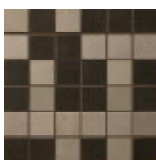

Mosaic Blend (Gemma/Scultura)
2"x2" on 13" x 13" mesh