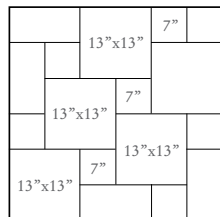

Forma™ Gemma 20" x 20"
Forma™ Motivo 20" x 20"

AVAILABLE SIZES

	20"x20" Field Tile (Nominal 19.7" x 19.7") (Nominal 50 x 50cm) 3/8" Thick
	13"x20" Field Tile (Nominal 13.1" x 19.7") (Nominal 33.3 x 50cm) 3/8" Thick
	13"x13" Field Tile (Nominal 13.1" x 13.1") (Nominal 33.3 x 33.3cm) 3/8" Thick
	7"x7" Field Tile (Nominal 6.5" x 6.5") (Nominal 16.5 x 16.5cm) 3/8" Thick

DECORS

	1"x13" Floor Listello (Nominal 1.3" x 13") (Nominal 3.28 x 3.28cm) 3/8" Thick
	1" x 1" Floor Listello Corner (Nominal 1.3" x 1.3") (Nominal 3.28x 3.28cm) 3/8" Thick

MOSAICS

	2"x2" Mosaic on 13"x13" mesh (Nominal 2.1" x 13.1") (Nominal 5.28 x 33.3cm) 3/8" Thick
--	--

SUGGESTED PATTERNS

Grid

Capella

Hopscotch

COLOR SHADE VARIATION

Variations in color, shade, and texture are inherent in ceramic tile. Several pieces should be examined collectively prior to installation.

Grout Joint Recommendation: Approximately 3/16"

Gemma 20"x 20"

Gemma 13"x 20"

Gemma 13"x 13"

Gemma 7"x 7"

Motivo 20"x 20"

Motivo 13"x 20"

Motivo 13"x 13"

Motivo 7"x 7"