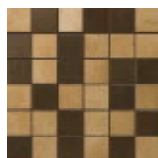

Mosaic Blend (Argilla/Motivo)
2"x2" on 13" x 13" mesh