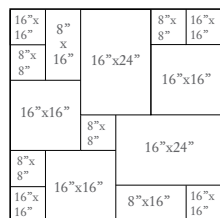

Casa™ Beige 16"x16"  
Casa™ Floor Listello 4"x13"

**AVAILABLE SIZES**

	16"x24" Field Tile (Nominal 15.75"x23.62") (Nominal 40x60cm) 3/8" Thick
	16"x16" Field Tile (Nominal 15.75"x15.75") (Nominal 40x40cm) 3/8" Thick
	8"x16" Field Tile (Nominal 7.87"x15.75") (Nominal 20x40cm) 3/8" Thick
	13"x13" Field Tile (Nominal 12.60"x12.60") (Nominal 32x32cm) 3/8" Thick
	8"x8" Field Tile (Nominal 7.87"x7.87") (Nominal 20x20cm) 3/8" Thick

**DECORS**

	4"x13" Floor Listello (Nominal 3.94"x12.60") (Nominal 10x32cm) 3/8" Thick
	4"x4" Floor Listello Corner (Nominal 3.94"x3.94") (Nominal 10x10cm) 3/8" Thick

**SUGGESTED PATTERNS**

Versailles

Offset

Crema 16"x24"

Crema 16"x16"

Crema 8"x16"

Crema 13"x13"

Crema 8"x8"

Beige 16"x24"

Beige 16"x16"

Beige 8"x16"