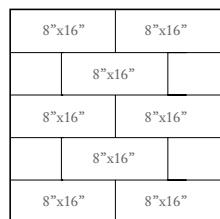

Casa™ Beige 16"x16"  
Casa™ Floor Listello 4"x13"

**AVAILABLE SIZES**

	16"x24" Field Tile (Nominal 15.75"x23.62") (Nominal 40x60cm) 3/8" Thick
	16"x16" Field Tile (Nominal 15.75"x15.75") (Nominal 40x40cm) 3/8" Thick
	8"x16" Field Tile (Nominal 7.87"x15.75") (Nominal 20x40cm) 3/8" Thick
	13"x13" Field Tile (Nominal 12.60"x12.60") (Nominal 32x32cm) 3/8" Thick
	8"x8" Field Tile (Nominal 7.87"x7.87") (Nominal 20x20cm) 3/8" Thick

**DECORS**

	4"x13" Floor Listello (Nominal 3.94"x12.60") (Nominal 10x32cm) 3/8" Thick
	4"x4" Floor Listello Corner (Nominal 3.94"x3.94") (Nominal 10x10cm) 3/8" Thick

**SUGGESTED PATTERNS**

Versailles

Offset

Crema 16"x24"

Crema 16"x16"

Crema 8"x16"

Crema 13"x13"

Crema 8"x8"

Beige 16"x24"

Beige 16"x16"

Beige 8"x16"

Brocatto Random Listello 4"x12"

Carisbo Listello 4"x12"

Linares Listello 4"x12"

TRIM

Floor SBN 3"x13"

VCap 2"x8"

VCap Corner 2"x2"

Quarter Round 1"x8"