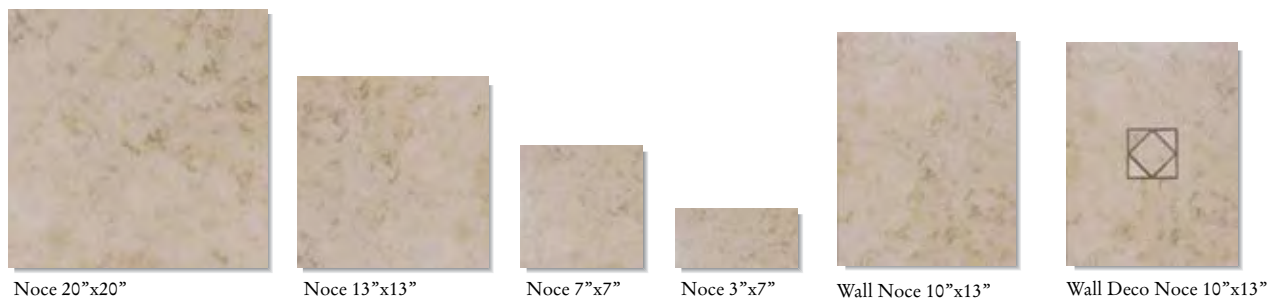

DECORS

	3"x13" Floor/Wall Listello (Nominal 3.22"x12.99") (Nominal 8.175x33cm) 3/8" Thick
	10"x13" Wall Deco (Nominal 9.73"x12.99") (Nominal 24.71 x33cm) 3/8" Thick

MOLDINGS

	1"x7" Cigaro (Nominal .67"x6.48") (Nominal 1.7x6.48cm) 1" Thick
---	--

WALL

	10"x13" Wall Tile (Nominal 9.73"x12.99") (Nominal 24.71x33cm) 3/8" Thick
---	---

GLAZED PORCELAIN

This elegant glazed porcelain series is available in five sizes 3"x7", 7"x7", 10"x13", 13"x13", and 20"x20". Its graceful travertine look is captured in three colors and offers numerous pattern possibilities. A full selection of cut decors complement the line. Belgio™ has the versatility to be used as a full counter, floor, and wall tile line.