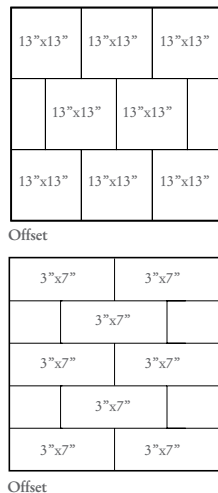

SUGGESTED PATTERNS

COLOR SHADE VARIATION

Variations in color, shade, and texture are inherent in ceramic tile. Several pieces should be examined collectively prior to installation.

Grout Joint Recommendation: Approximately 3/16"

APPLICATION

Appropriate for interior and exterior floors and walls in freezing and non-freezing temperatures. Porcelain tile floors, like other types of glazed floors, can become slippery when wet. Take extra care when selecting a floor product that will be exposed to conditions such as liquids, grease, or oil. Always follow proper installation methods.

TECHNICAL SPECIFICATIONS

TEST NAME	ASTM TEST	TEST RESULTS
Abrasion Resistance	ASTM C-1027	IV
Breaking Strength	ASTM C-648	390 lbs.
Chemical Resistance	ASTM C-650	Resistant
Coefficient of Friction	ASTM C-1028	Dry Neolite 0.60 Wet Neolite 0.56
Frost Resistance	ASTM C-1026	Resistant
Scratch Hardness	MOHS SCALE	6
Water Absorption	ASTM C-373	.32%

DECORS

	3"x13" Floor/Wall Listello (Nominal 3.22"x12.99") (Nominal 8.175x33cm) 3/8" Thick
	10"x13" Wall Deco (Nominal 9.73"x12.99") (Nominal 24.71 x33cm) 3/8" Thick

MOLDINGS

	1"x7" Cigaro (Nominal .67"x6.48") (Nominal 1.7x6.48cm) 1" Thick

WALL

	10"x13" Wall Tile (Nominal 9.73"x12.99") (Nominal 24.71x33cm) 3/8" Thick